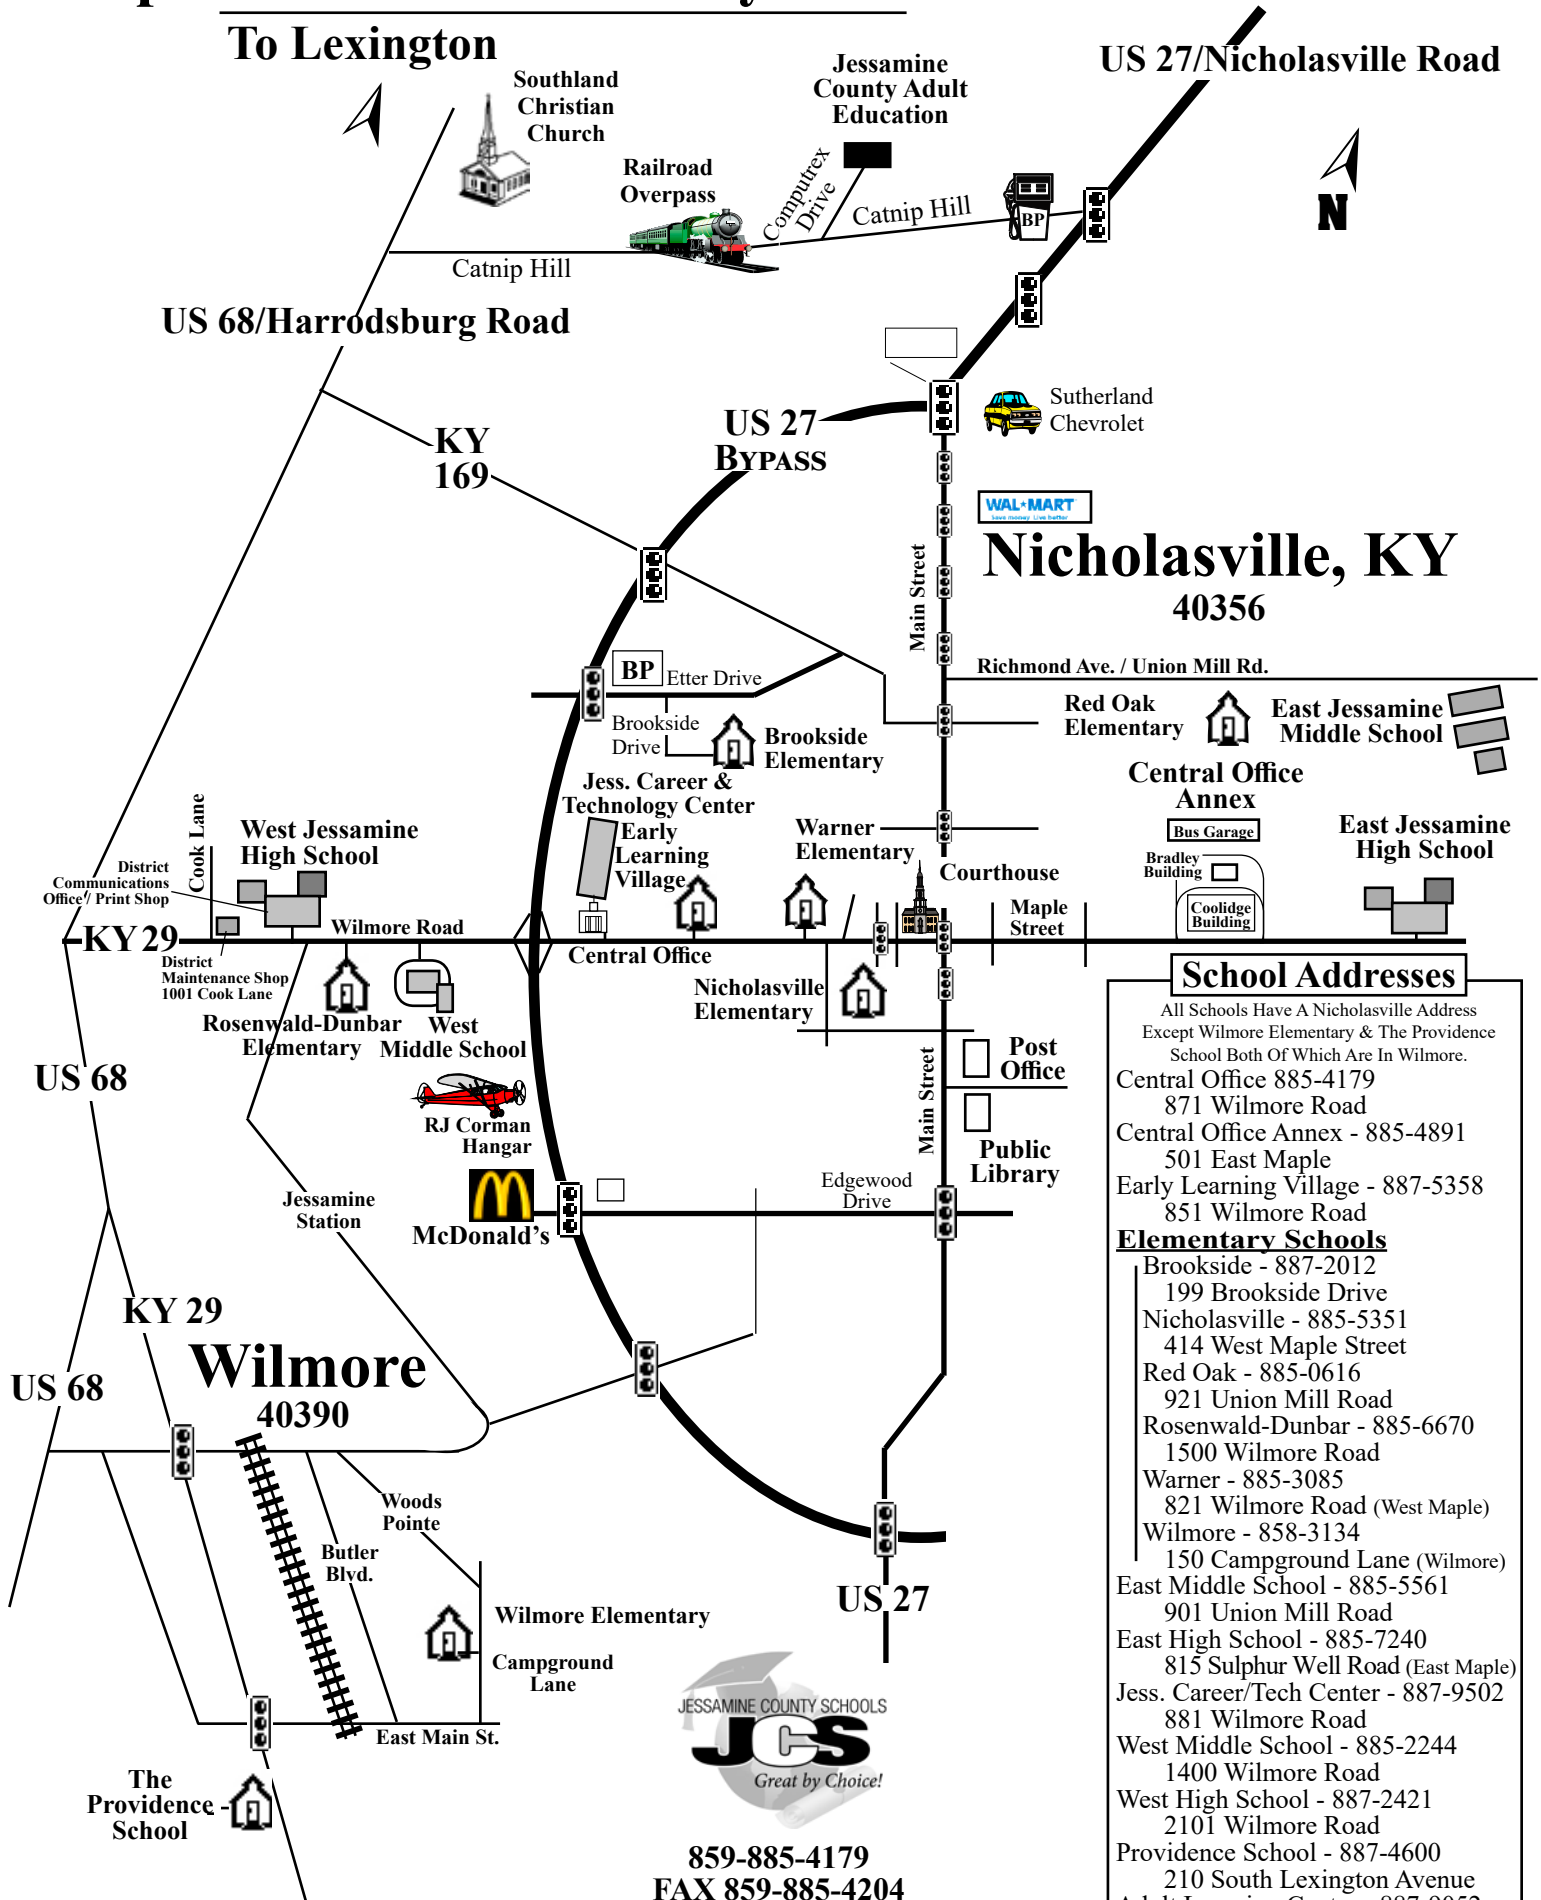

Map Of Jessamine County Schools

To Lexington

To Lexington

School Addresses

- All Schools Have A Nicholasville Address
 Except Wilmore Elementary & The Providence
 School Both Of Which Are In Wilmore.
- Central Office 885-4179
 871 Wilmore Road
- Central Office Annex - 885-4891
 501 East Maple
- Early Learning Village - 887-5358
 851 Wilmore Road
- Elementary Schools**
- Brookside - 887-2012
 199 Brookside Drive
 - Nicholasville - 885-5351
 414 West Maple Street
 - Red Oak - 885-0616
 921 Union Mill Road
 - Rosenwald-Dunbar - 885-6670
 1500 Wilmore Road
 - Warner - 885-3085
 821 Wilmore Road (West Maple)
 - Wilmore - 858-3134
 150 Campground Lane (Wilmore)
 - East Middle School - 885-5561
 901 Union Mill Road
 - East High School - 885-7240
 815 Sulphur Well Road (East Maple)
 - Jess. Career/Tech Center - 887-9502
 881 Wilmore Road
 - West Middle School - 885-2244
 1400 Wilmore Road
 - West High School - 887-2421
 2101 Wilmore Road
 - Providence School - 887-4600
 210 South Lexington Avenue
 - Adult Learning Center - 887-9052
 200 Computrex Drive