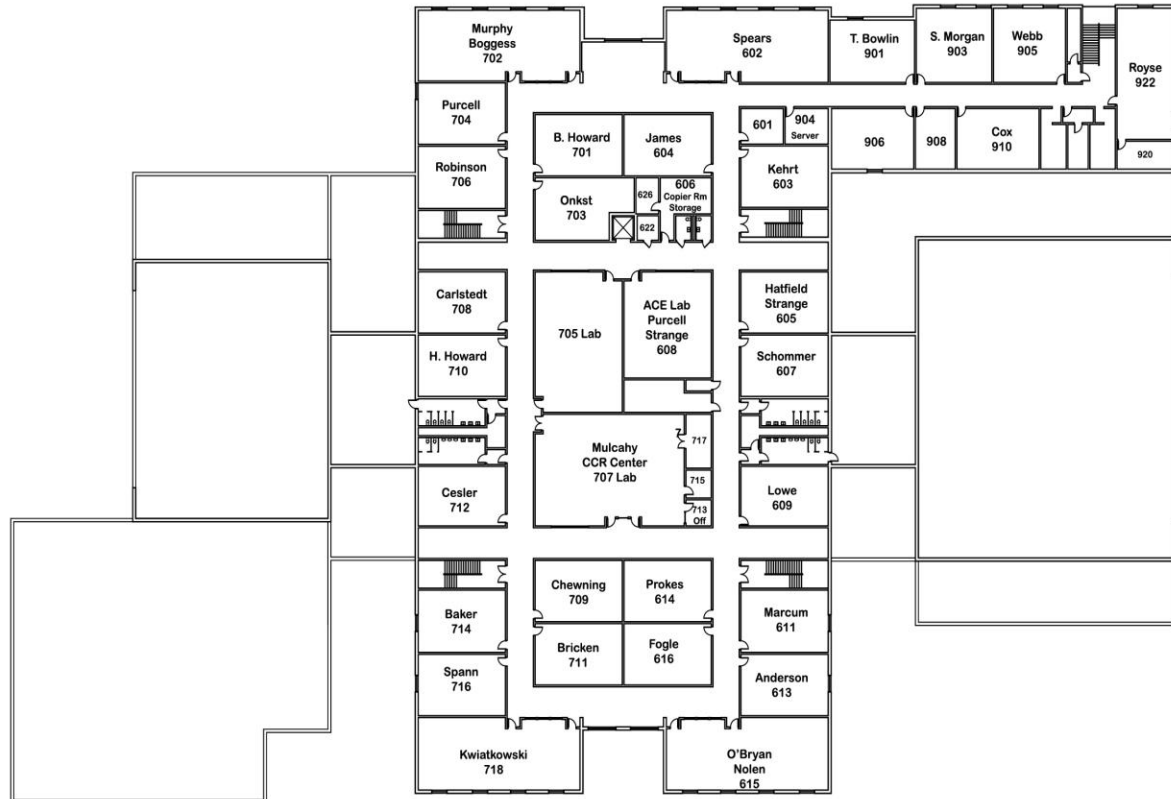

East Jessamine High School Map

2018 - 2019

**East Jessamine High School
Map**

2017 - 2018

EJHS SECOND FLOOR PLAN: AREA 
GROSS SQUARE FOOTAGE: 173,407 MAR. 22, 2006