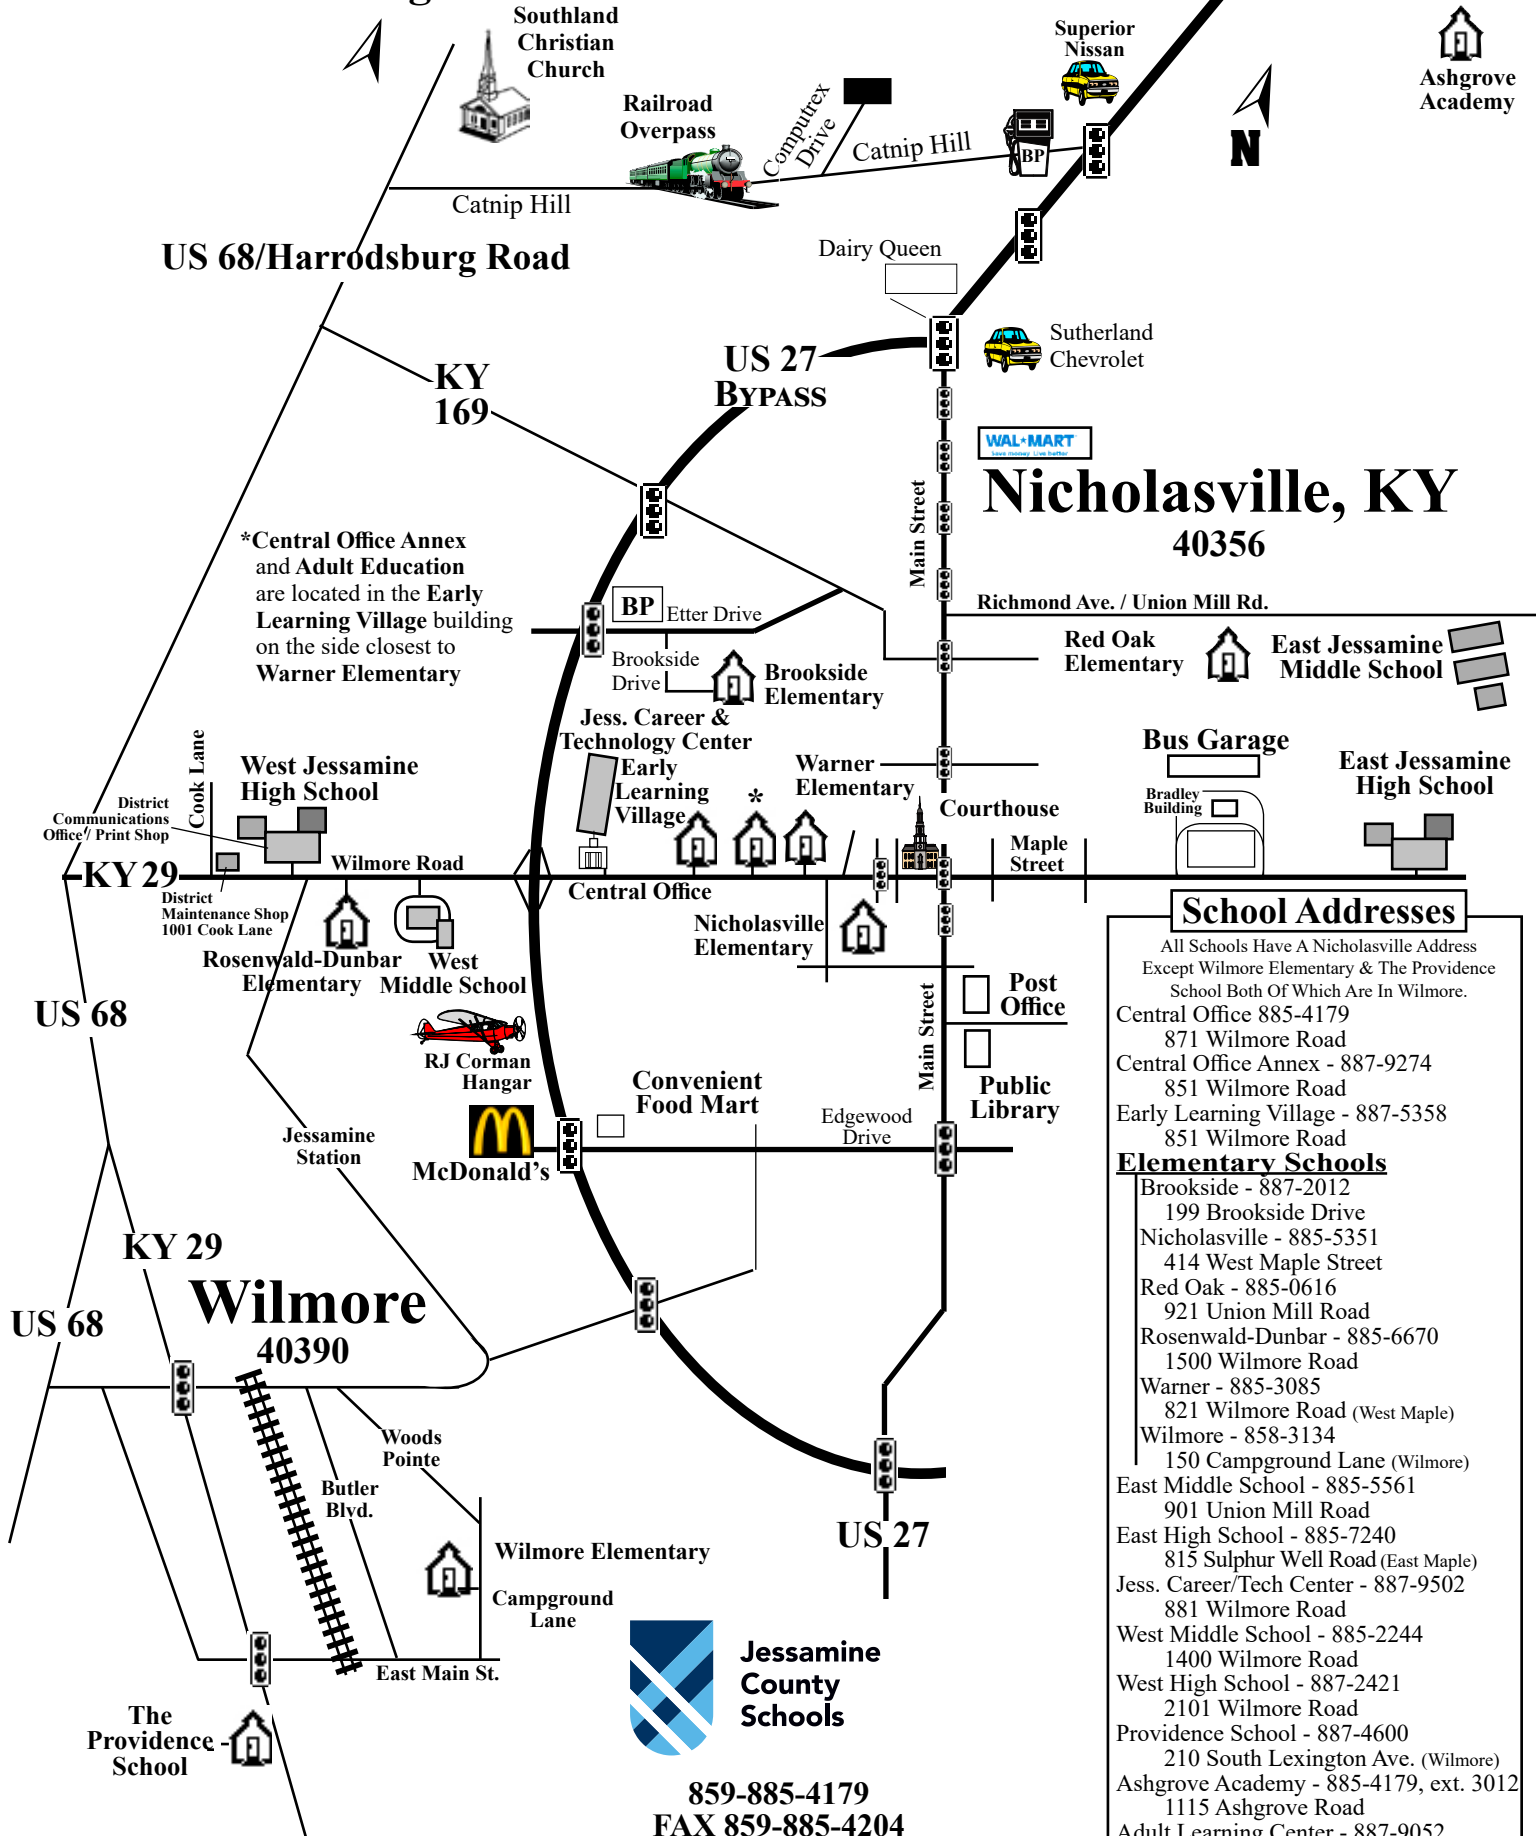

Map Of Jessamine County Schools

To Lexington
US 27/Nicholasville Road

To Lexington

School Addresses

- All Schools Have A Nicholasville Address
Except Wilmore Elementary & The Providence School Both Of Which Are In Wilmore.
- Central Office 885-4179
871 Wilmore Road
 - Central Office Annex - 887-9274
851 Wilmore Road
 - Early Learning Village - 887-5358
851 Wilmore Road
- ### Elementary Schools
- Brookside - 887-2012
199 Brookside Drive
 - Nicholasville - 885-5351
414 West Maple Street
 - Red Oak - 885-0616
921 Union Mill Road
 - Rosenwald-Dunbar - 885-6670
1500 Wilmore Road
 - Warner - 885-3085
821 Wilmore Road (West Maple)
 - Wilmore - 858-3134
150 Campground Lane (Wilmore)
- East Middle School - 885-5561
901 Union Mill Road
 - East High School - 885-7240
815 Sulphur Well Road (East Maple)
 - Jess. Career/Tech Center - 887-9502
881 Wilmore Road
 - West Middle School - 885-2244
1400 Wilmore Road
 - West High School - 887-2421
2101 Wilmore Road
 - Providence School - 887-4600
210 South Lexington Ave. (Wilmore)
 - Ashgrove Academy - 885-4179, ext. 3012
1115 Ashgrove Road
 - Adult Learning Center - 887-9052
851 Wilmore Road