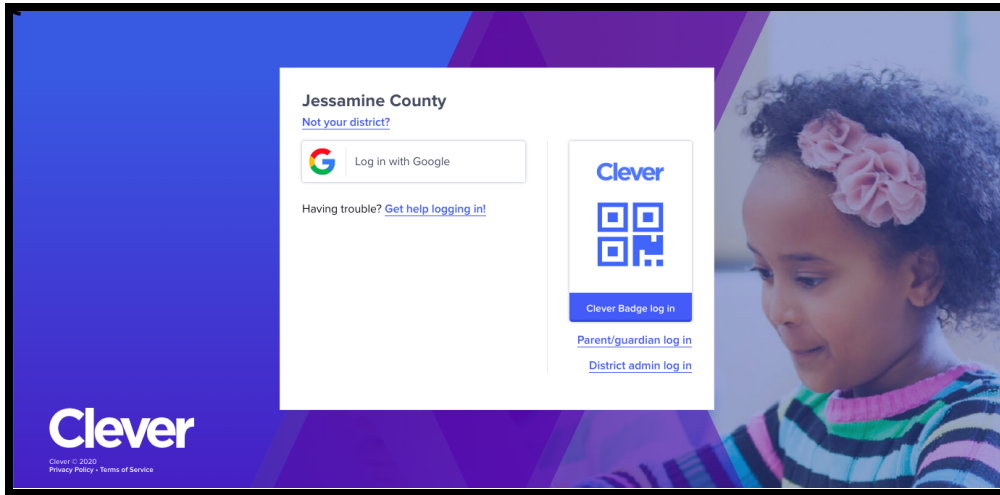

How to Log Into Clever to do iReady Pathway

1. Go to www.clever.com/in/jcs (or Clever App on a tablet) and log in using a **clever badge** (if misplaced, ask your child's teacher to send a picture/screenshot of it to you).